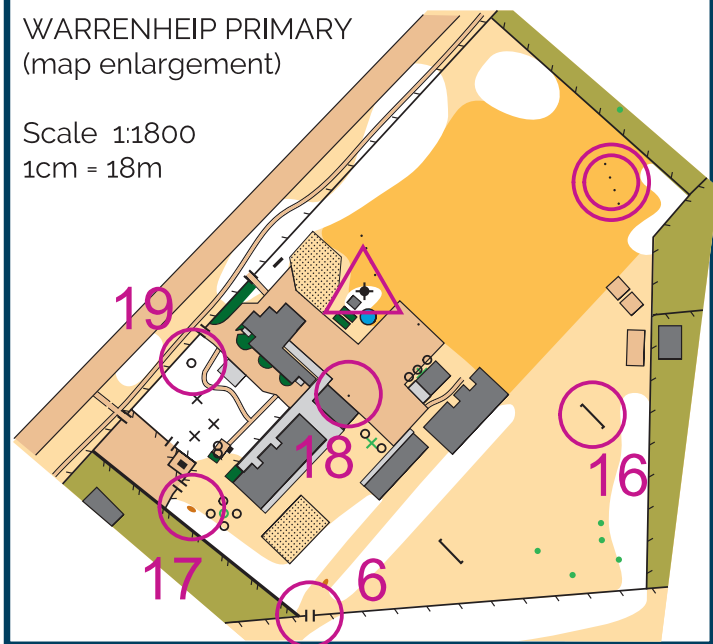

WARRENHEIP PRIMARY  
(map enlargement)

Scale 1:1800  
1cm = 18m

# WARRENHEIP

### Ballarat MapRun 5 - Warrenheip

Map produced by Rob Fell 2019  
for Warrenheip Primary School

#### LEGEND

- Dam
- Watercourse / drain
- Sport Ground /  
Mown Paddock
- Rough Open Land
- Trees / Open Forest
- Slow Forest
- Thick Vegetation
- Garden Bed / Hedge
- Sealed Path
- Road
- Paved Area
- Unpaved track
- Fence
- Uncrossable Fence
- Building
- Undercover Area
- Windmill
- Object / Table
- Object / Bench
- Distinctive Tree / Bush
- OUT OF BOUNDS