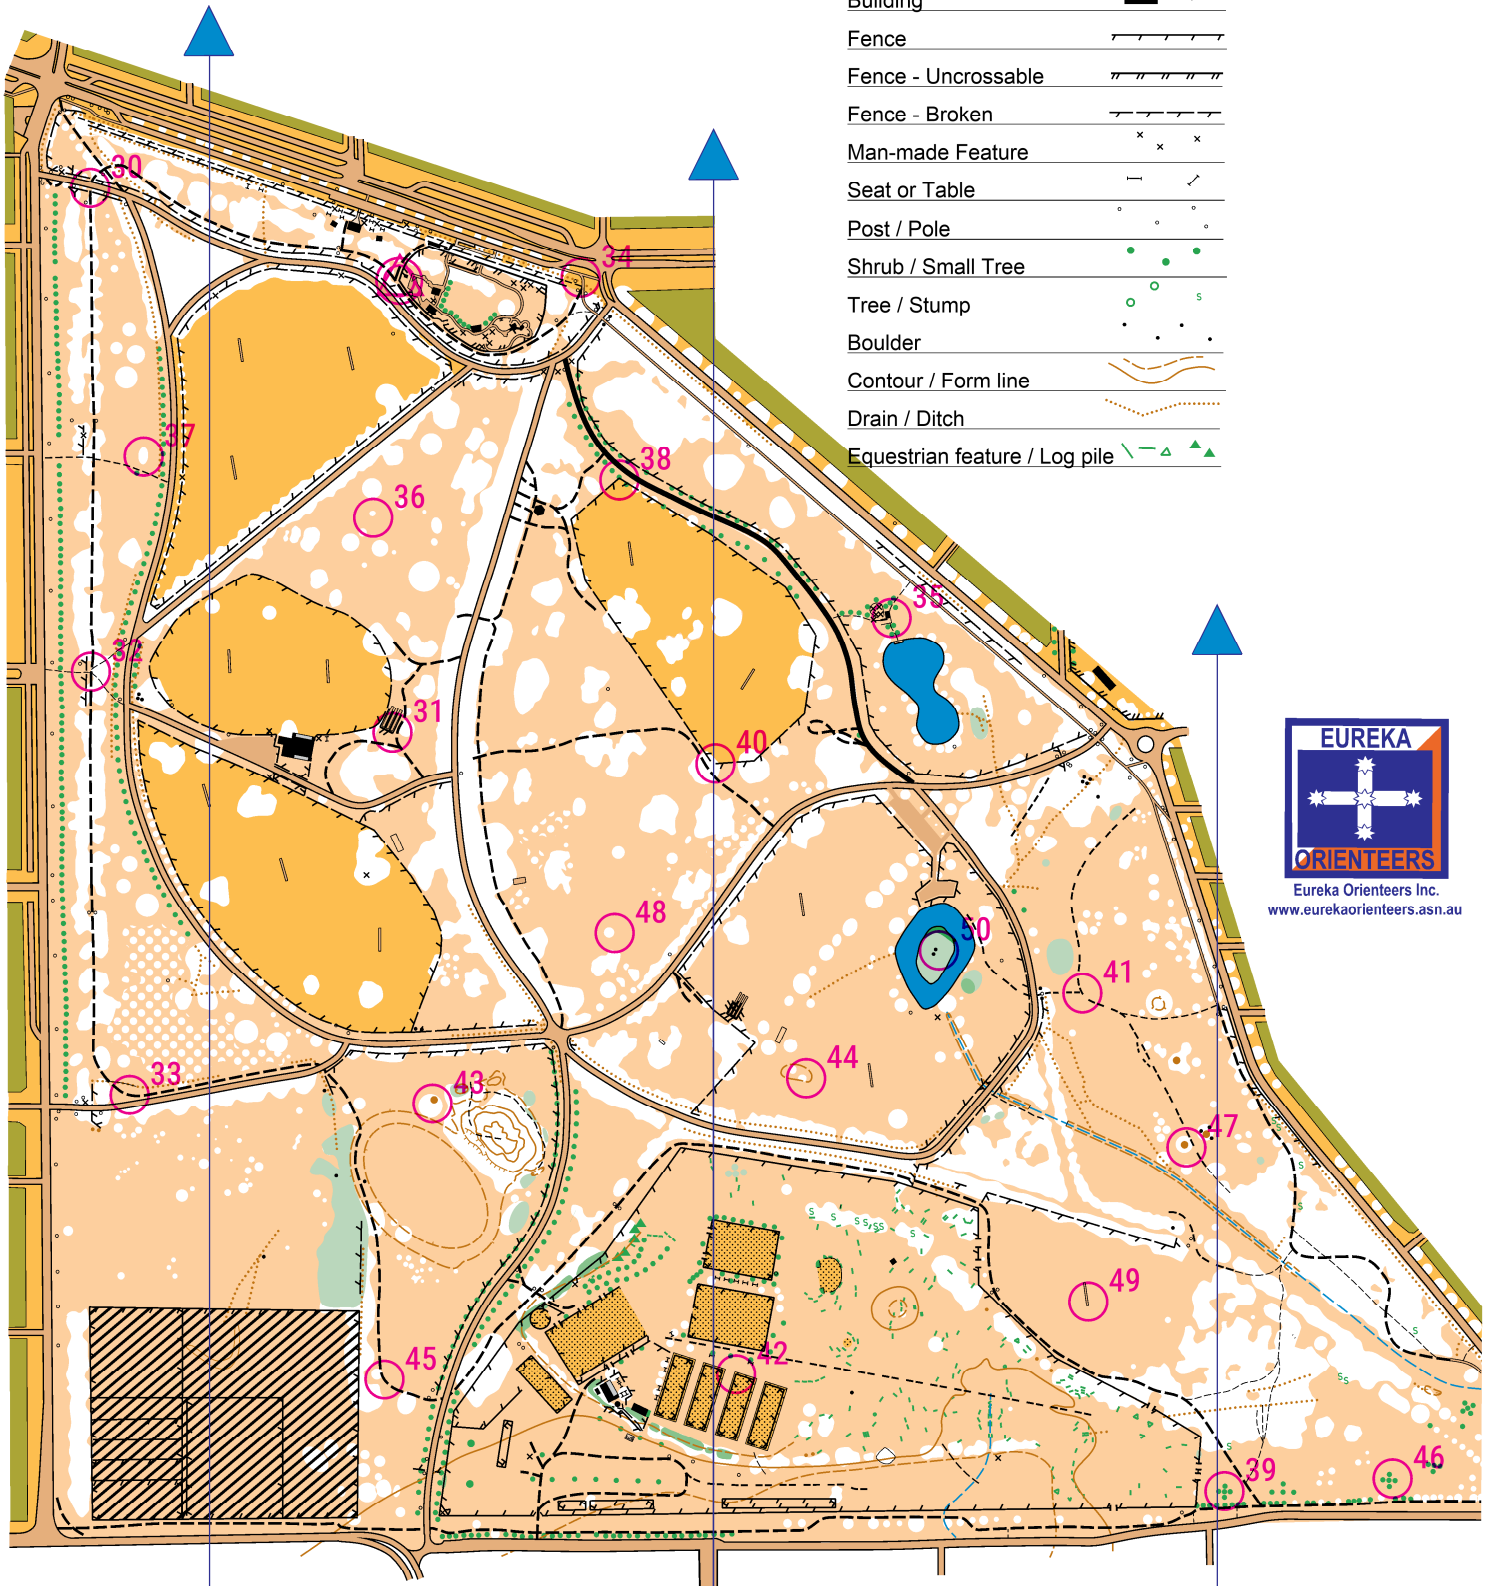

Victoria Park Ballarat

Orienteering Map

Scale 1 : 7,500

LEGEND

Open Land	
Rough Open Land	
Rough Open with trees	
Open Forest	
Thick Trees	
Settlement	
Out of Bounds	
Road - Sealed / Gravel	
Paved area	
Path - Gravel / Sealed	
Building	
Fence	
Fence - Uncrossable	
Fence - Broken	
Man-made Feature	
Seat or Table	
Post / Pole	
Shrub / Small Tree	
Tree / Stump	
Boulder	
Contour / Form line	
Drain / Ditch	
Equestrian feature / Log pile	

Fieldwork : Rod Gray October 2016
 Cartography : ARE Pty Ltd October 2016
 Ph: 0409341008
 © Eureka Orienteers Inc October 2016

Entry to the Equestrian Centre by permission only