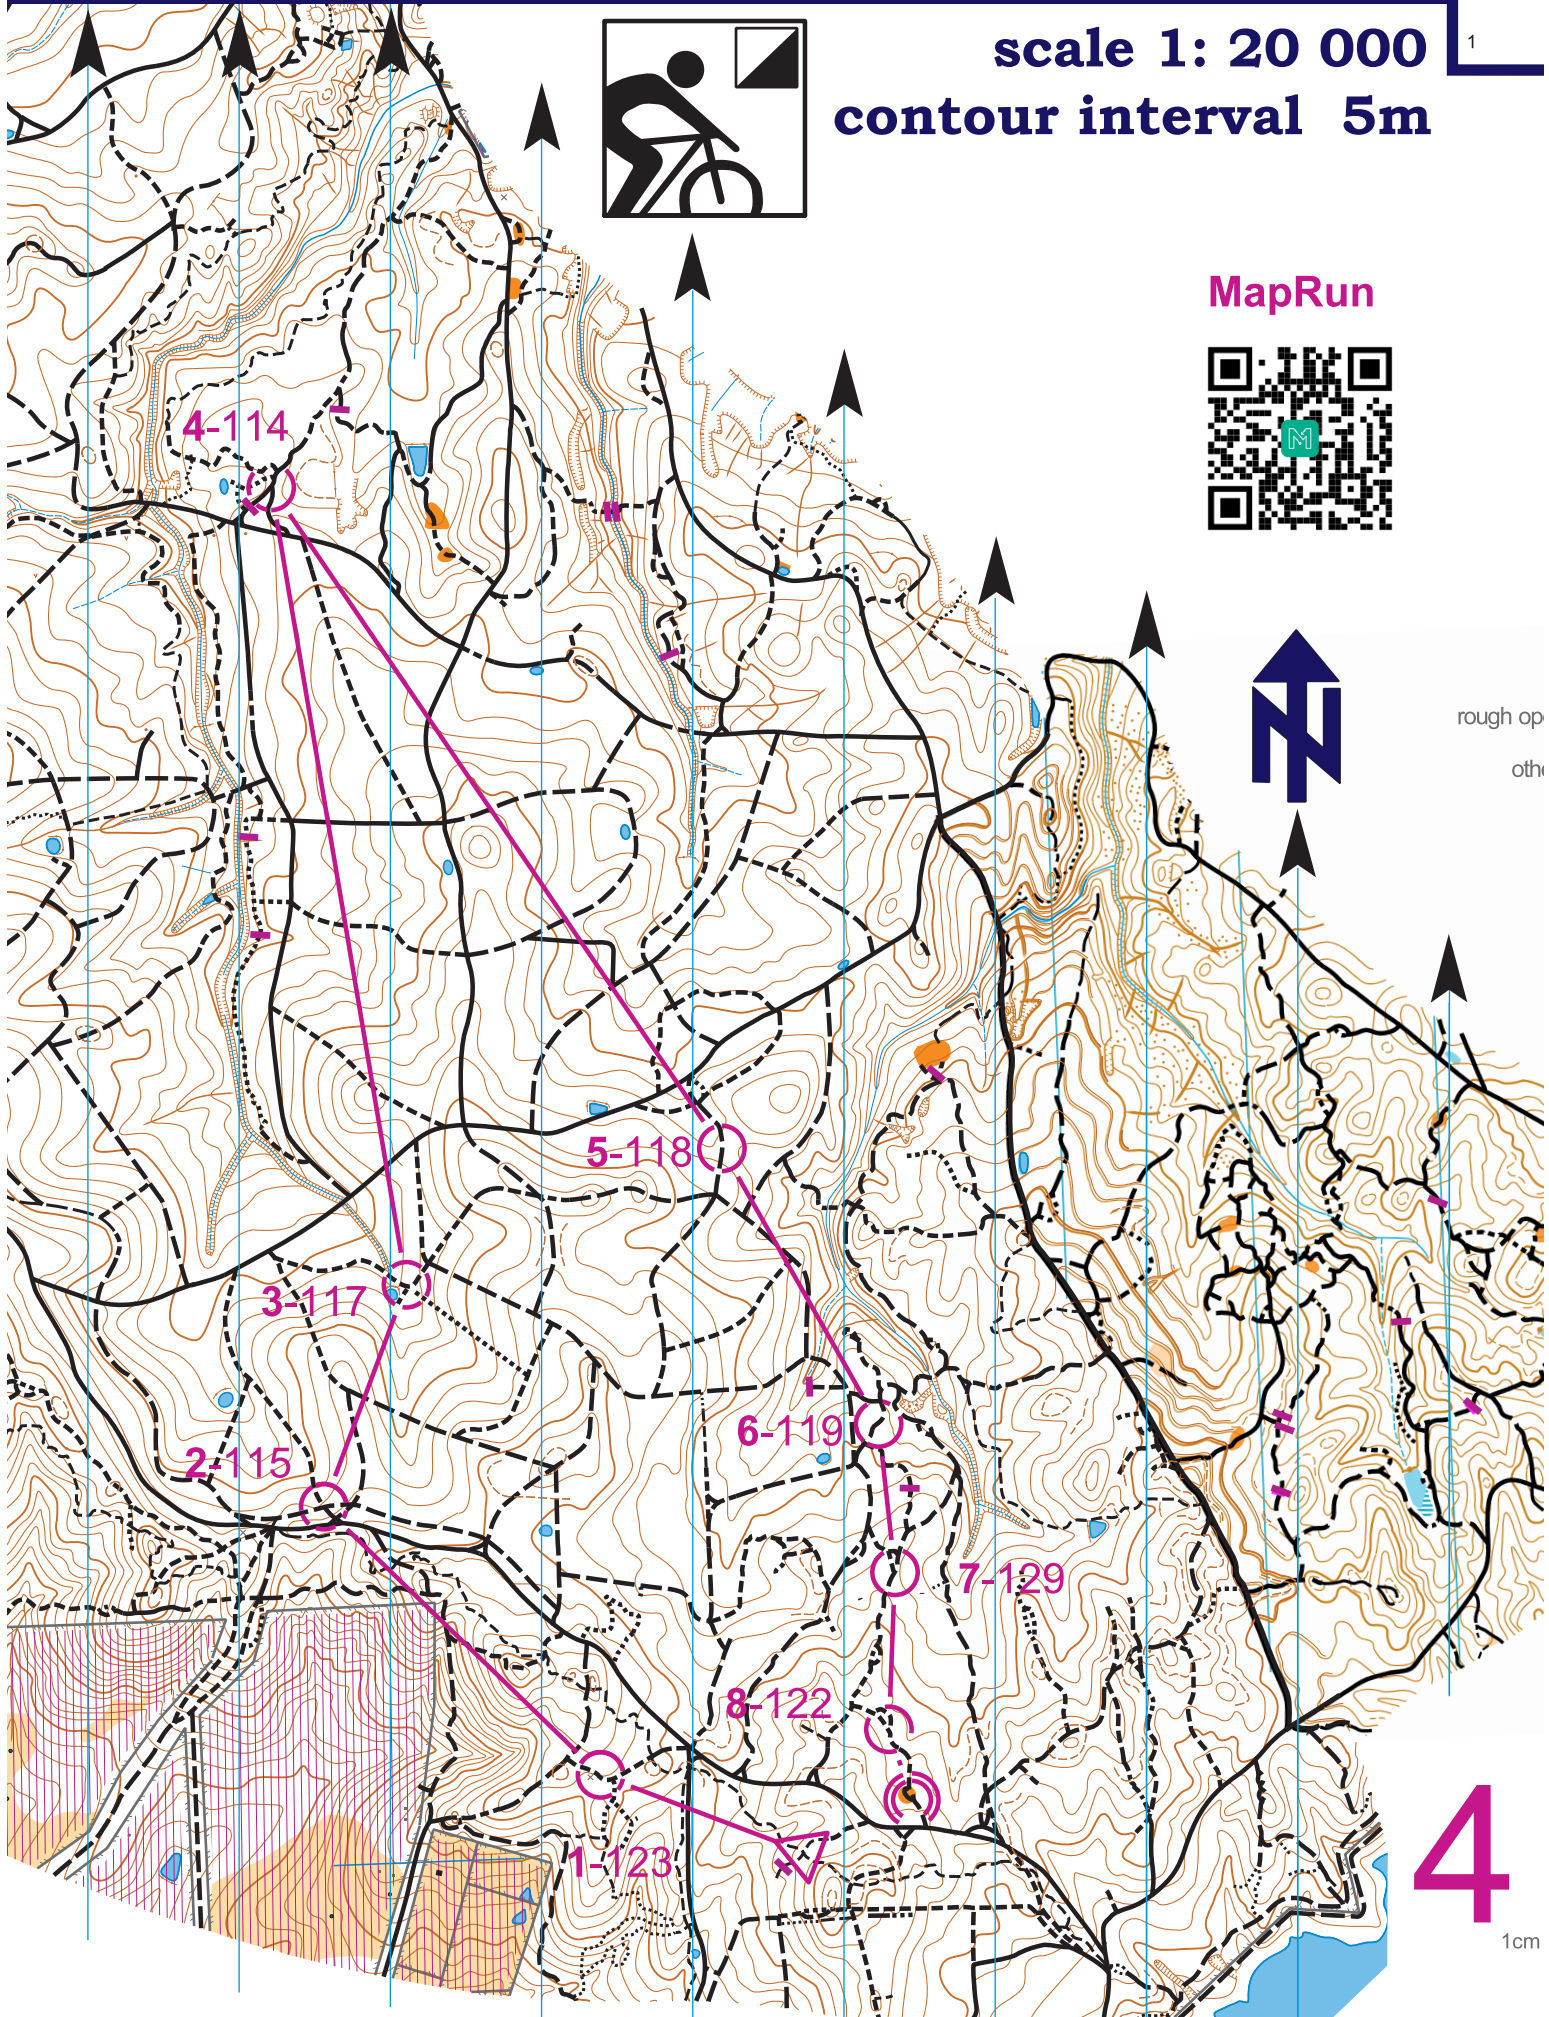

Creswick Forest

In case c

scale 1: 20 000
contour interval 5m

1

MapRun

rough op

othi

4

1cm